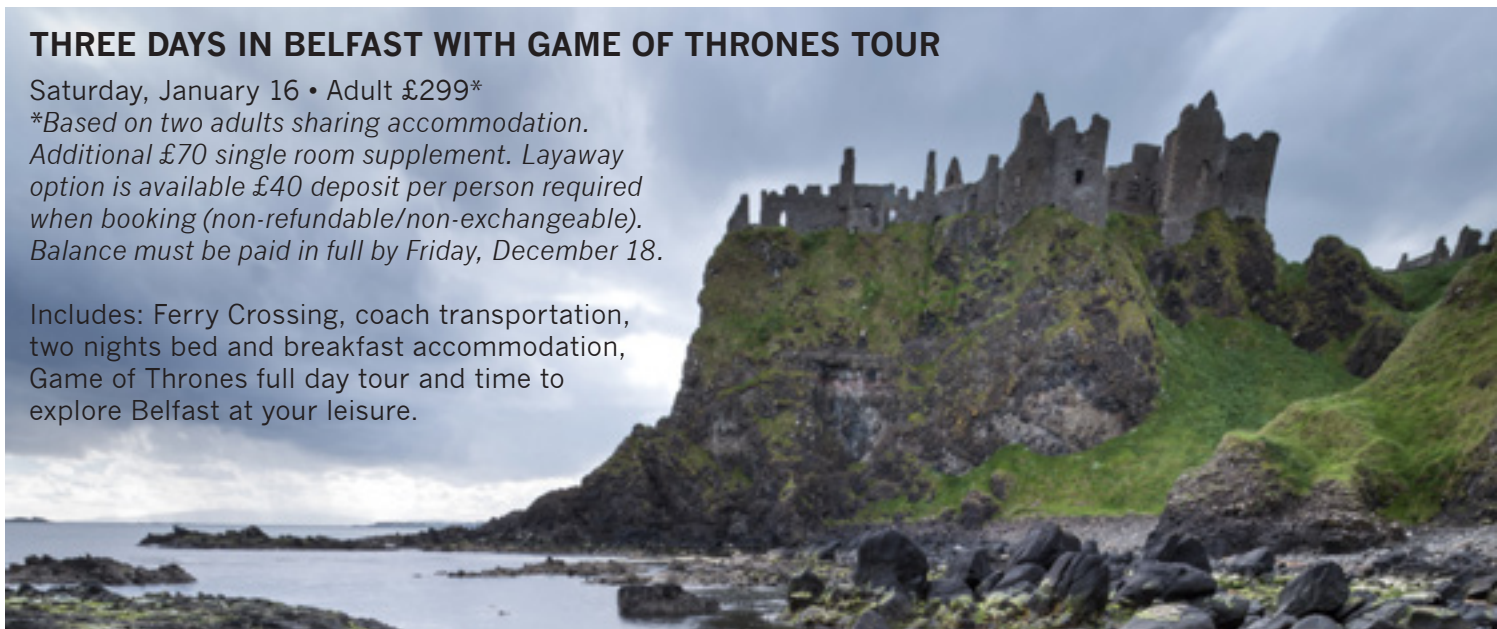

THREE DAYS IN BELFAST WITH GAME OF THRONES TOUR

Saturday, January 16 • Adult £299*
*Based on two adults sharing accommodation. Additional £70 single room supplement. Layaway option is available £40 deposit per person required when booking (non-refundable/non-exchangeable). Balance must be paid in full by Friday, December 18.

Includes: Ferry Crossing, coach transportation, two nights bed and breakfast accommodation, Game of Thrones full day tour and time to explore Belfast at your leisure.